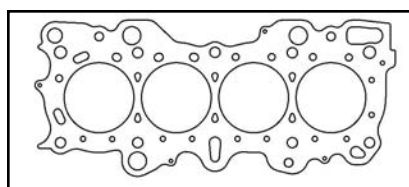

HEAD GASKETS

Engine	Bore	Material	Part #	List Price
B18C5 V-TEC 1997-01 1797cc	81mm	MLS .030"	C4231-030	$86.50
	81.5mm	MLS .030"	C4232-030	$86.50
	82mm	MLS .030"	C4168-030	$86.50
	83mm	MLS .030"	C4189-030	$86.50
	84mm	MLS .030"	C4188-030	$86.50
	85mm	MLS .030"	C4182-030	$86.50

TOP END GASKET KIT (w/o Head Gasket).....C4391 .....$115.14

B18C5 V-TEC 1997-01 1797cc

COMPLETE GASKET KIT (w/o Head Gasket) .....C4392 .....$191.14

B18C5 V-TEC 1997-01 1797cc

KIT COMPONENTS

Description	Top End Gasket Kit	Complete Gasket Kit	Part #	List Price
Valve Cover Set	•	•	SCVS10211	$38.52
Intake Manifold Set	•	•	SCMS4611	$7.16
Exhaust Manifold Set	•	•	EX230042AM	$15.10
Cam Seal Set	•	•	SCTS13085	$13.24
Thermostat Seal	•	•	SCWO8359	$5.24
Intake Valve Seal Set	•	•	SCSS15818	$24.48
Exhaust Valve Seal Set	•	•	SCSS15819	$24.48
Oil Pan Set	•	•	SCOS6018	$37.32
Front Crank Seal Set	•	•	SCTS13090	$23.52
Rear Main Seal Set	•	•	SCRS29390	$21.32
Water Pump Mounting Gasket	•	•	SCWP9512	$2.28