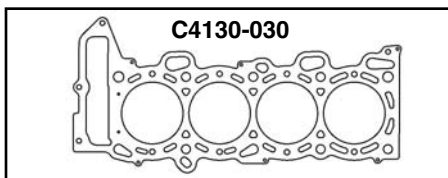

HEAD GASKETS

Engine	Bore	Material	Part #	List Price	
SR20DE DOHC 16V 1991-06 1998cc, 2.0L	88.5mm	MLS .030"	C4130-030	$86.50	
	(no additional oil holes)	88.5mm	MLS .040"	C4283-040	$86.50
	(both additional oil holes)	88.5mm	MLS .040"	C4324-040	$86.50
	(one additional oil hole)