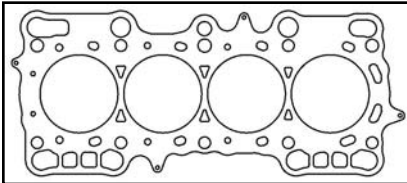

HONDA

HEAD GASKETS

Engine	Bore	Material	Part #	List Price
H22A1/A2 1993-96	87mm	MLS .030"	C4255-030	$86.50
2156cc	88mm	MLS .030"	C4198-030	$86.50
	89mm	MLS .030"	C4185-030	$86.50

TOP END GASKET KIT (w/o Head Gasket).....**C4467** $48.78

H22A1/A2 1993-96 2156cc

COMPLETE GASKET KIT (w/o Head Gasket) .....**C4468** $115.48

H22A1/A2 1993-96 2156cc

KIT COMPONENTS

Description	Top End Gasket Kit	Complete Gasket Kit	Part #	List Price
Thermostat Seal.....	•	•	SCWO8359	$5.24
Intake Valve Seal Set.....	•	•	SCSS15818	$24.48
Exhaust Valve Seal Set.....	•	•	SCSS15819	$24.48
Oil Pan Set.....	•	•	SCOS6017	$43.80
Rear Main Bearing Set.....	•	•	SCRS29390	$21.32
Water Pump Mounting Gasket.....	•	•	SCWP9565	$9.00