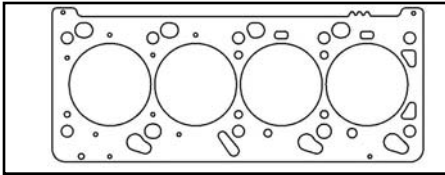

FORD

HEAD GASKETS

Engine	Bore	Material	Part #	List Price
ZETEC 1995-04 121ci, 2.0L	87MM	MLS .027	C4279-027	$78.50

TOP END GASKET KIT (w/o Head Gasket).....**C4463**.....$142.77

ZETEC 1995-97 121ci, 2.0L

COMPLETE GASKET KIT (w/o Head Gasket) .....**C4464**.....$248.43

ZETEC 1995-97 121ci, 2.0L

KIT COMPONENTS

Description	Top End Gasket Kit	Complete Gasket Kit	Part #	List Price
95-97 Valve Cover Set	*	*	SCVS10155	$46.76
Exhaust Manifold Set	*	*	SCMS4432	$12.88
95-97 Intake Manifold Set	*	*	SCMS4431	$85.60
Thermostat Housing Gasket	*	*	SCWO8462	$6.44
Thermostat Seal	*	*	SCWO8456	$6.96
Oil Pan Set	*	*	SCOS6150	$24.40
Cam Seal Set	*	*	SCTS12705	$5.96
95-97 Front Crank Seal	*	*	SCTS12710	$15.52
Rear Main Seal Set	*	*	SCRS29775	$33.40
95-97 Water Pump Mounting Gasket	*	*	SCWP9605	$5.36
95-3/13/96Int/Exh Valve Stem Seal	*	*	SCSS15911	$15.48
3/14/96-04 Int/Exh Valve Stem Seal	*	*	SCSS15941	$17.28

TOP END GASKET KIT (w/o Head Gasket).....**C4465**.....$87.84

ZETEC 1998-04 121ci, 2.0L

COMPLETE GASKET KIT (w/o Head Gasket) .....**C4466**.....$185.36

ZETEC 1998-04 121ci, 2.0L

KIT COMPONENTS

Description	Top End Gasket Kit	Complete Gasket Kit	Part #	List Price
98-04 Valve Cover Set	*	*	SCVS10200	$57.52
Exhaust Manifold Set	*	*	SCMS4432	$12.88
98-04 Intake Manifold Set	*	*	SCMS4606	$13.80
Thermostat Housing Gasket	*	*	SCWO8462	$6.44
Thermostat Seal	*	*	SCWO8456	$6.96
Oil Pan Set	*	*	SCOS6150	$24.40
Cam Seal Set	*	*	SCTS12705	$5.96
98-04 Front Crank Seal	*	*	SCTS13075	$21.88
Rear Main Seal Set	*	*	SCRS29775	$33.40
98-04 Water Pump Mounting Gasket	*	*	SCWP9700	$5.44
3/14/96-04 Int/Exh Valve Stem Seal	*	*	SCSS15941	$17.28