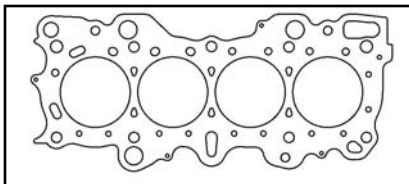

TOP END GASKET KIT (w/o Head Gasket).....C4404\$105.11

D16A5, 1996-00 1590cc

COMPLETE GASKET KIT (w/o Head Gasket)C4405\$237.26

D16A5, 1996-00 1590cc

KIT COMPONENTS

Description	Top End Gasket Kit	Complete Gasket Kit	Part #	List Price
Valve Cover Set	•	•	SCVS10205	\$27.00
Intake Manifold Set	•	•	SCMS4607	\$10.84
Exhaust Manifold Set	•	•	EX225030S	\$15.55
Cam Seal Set	•	•	SCTS11835	\$9.20
Thermostat Seal	•	•	SCWO8359	\$5.24
Intake Valve Stem Seal	•	•	SCSS15818	\$24.48
Exhaust Valve Stem Seal	•	•	SCSS15819	\$24.48
Oil Pan Set Y7	•	•	SCOS6270	\$35.72
Oil Pan Set Y5, Y8	•	•	SCOS6271	\$19.36
Front Crank Seal Set	•	•	SCTS12085	\$66.08
Rear Main Seal Set	•	•	SCRS29390	\$21.32
Water Pump Mounting Gasket	•	•	SCWP9656	\$4.36

Engine	Bore	Material	Part #	List Price
B16A2/A3V-TEC 1994-00	81mm	MLS .030"	C4231-030	\$86.50
1595cc	81.5mm	MLS .030"	C4232-030	\$86.50
	82mm	MLS .030"	C4168-030	\$86.50
	83mm	MLS .030"	C4189-030	\$86.50
	84mm	MLS .030"	C4188-030	\$86.50
	85mm	MLS .030"	C4182-030	\$86.50