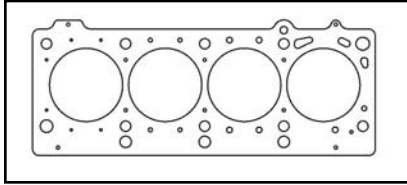

MITSUBISHI

HEAD GASKETS

Engine	Bore	Material	Part #	List Price
420A DOHC.....	87.5mm	MLS .040"	C5497-040	$82.90
1997cc, 2.0L	88.5mm	MLS .047"	C5498-040	$82.90

TOP END GASKET KIT (w/o Head Gasket).....**C4435** $68.14
420A DOHC 1997cc, 2.0L

COMPLETE GASKET KIT (w/o Head Gasket) .....**C4436** $133.16
420A DOHC 1997cc, 2.0L

KIT COMPONENTS

Description	Top End Gasket Kit	Complete Gasket Kit	Part #	List Price
Valve Cover Set	•	•	SCVS625.....	$30.48
Intake Manifold Set	•	•	SCMS4472	$9.40
Exhaust Manifold Set	•	•	SCMS4474	$8.60
Cam Seal Set.....	•	•	SCTS12615.....	$6.60
Water Outlet Gasket	•	•	SCWO8313	$0.68
Thermostat Housing Gasket	•	•	SCWO8530	$2.64
Thermostat Seal.....	•	•	SCWO8465.....	$6.04
Int/Exh Valve Stem Seal.....	•	•	SCSS15888.....	$11.28
Oil Pan Set	•	•	SCOS6090	$36.12
Front Crank Seal Set.....	•	•	SCTS12750.....	$19.04
Rear Main Seal Set.....	•	•	SCRS29745	$13.04
Water Pump Mounting Gasket	•	•	SCWP9645	$4.04