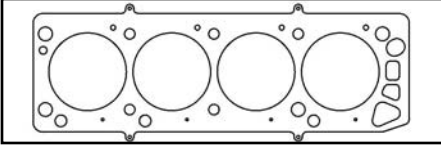

FORD

HEAD GASKETS

Engine	Bore	Material	Part #	List Price
140/2300 1974-93 2300cc, 2.3L	3.830"	MLS .040	C5369-040	$62.95
	3.940"	MLS .040	C5709-040	$62.95

TOP END GASKET KIT (w/o Head Gasket).....**C5873**.....$129.24

2300 1974-93 140ci, 2.3L

COMPLETE GASKET KIT (w/o Head Gasket) .....**C5874**.....$334.98

2300 1974-93 140ci, 2.3L

KIT COMPONENTS

Description	Top End Gasket Kit	Complete Gasket Kit	Part #	List Price
74-93 Valve Cover Set	•	•	SCVS751R	$40.60
91-93 w/ EFI Complete Intake Set	•	•	SCMS4173	$13.04
74-90 w/ EFI Complete Intake Set	•	•	SCMS3798	$9.12
Exhaust Manifold Set	•	•	SCMS3836	$7.24
Cam Seal Set	•	•	SCTS11775	$13.96
Water Outlet Gasket.....	•	•	SCWO8224P	$20.72
1974 7/15/86 Intake Valve Seal Set.....	•	•	SCSS15766	$14.88
1974 7/15/86 Exhaust Valve Seal Set	•	•	SCSS15716	$9.12
1993 7/16/86 Int/Exh Valve Stem Seal Set	•	•	SCSS15799	$14.92
93 Oil Pan Set	•	•	SCOS6015	$27.92
91-92 Oil Pan Set	•	•	SCOS5960	$36.12
1990 2/20/86 Oil Pan Set	•	•	SCOS5805	$50.48
1974 2/19/86 Oil Pan Set	•	•	SCOS5270	$15.72
93 Front Crank Seal Set	•	•	SCTS12450	$19.08
74-92 Front Crank Seal Set	•	•	SCTS11350	$17.68
Auxillary Shaft Seal Set.....	•	•	SCTS11780	$13.64
82-93 1 pc Rear Main Seal Set.....	•	•	SCRS29275	$25.16
74-81 2 pc Rear Main Seal Set.....	•	•	SCRS29025	$20.52
Water Pump Mounting Gasket	•	•	SCWP9446	$2.28