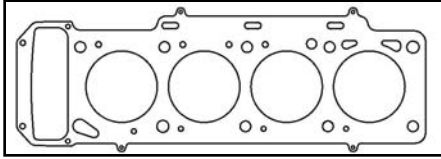

BMW

HEAD GASKETS

Engine	Bore	Material	Part #	List Price
M10 B18/B20 SOHC 8V 1966-78 1766cc/1990cc, 1.8L/2.0L	.86MM	MLS .051	C4292-051	\$136.25
M10 B18/B20 SOHC 8V 1972-88 1766cc/1990cc, 1.8L/2.0L	.90MM	MLS .051	C4293-051	\$136.25