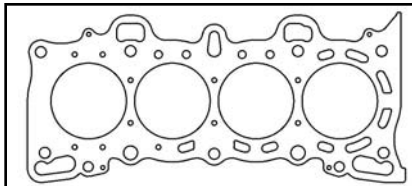

HONDA

HEAD GASKETS

Engine	Bore	Material	Part #	List Price
D16A6, 1988-91	75.5mm	MLS .030"	C4251-030	$86.50
1590cc	76mm	MLS .030"	C4195-030	$86.50
	77mm	MLS .030"	C4196-030	$86.50
	78mm	MLS .030"	C4167-030	$86.50
	79mm	MLS .030"	C4197-030	$86.50

TOP END GASKET KIT (w/o Head Gasket).....C4400.....$142.24

D16A6, 1988-91 1590cc

COMPLETE GASKET KIT (w/o Head Gasket) .....C4401.....$252.85

D16A6, 1988-91 1590cc

KIT COMPONENTS

Description	Top End Gasket Kit	Complete Gasket Kit	Part #	List Price
Valve Cover Set	•	•	SCVS10043	$62.08
Intake Manifold Set	•	•	SCMS4126	$14.64
Exhaust Manifold Set	•	•	EX225030S	$15.55
Cam Seal Set	•	•	SCTS11835	$9.20
Water Outlet Gasket	•	•	SCWO8339	$2.56
Thermostat Seal	•	•	SCWO8324	$5.04
Intake Valve Seal Set	•	•	SCSS15818	$24.48
Exhaust Valve Seal Set	•	•	SCSS15819	$24.48
Oil Pan Set	•	•	SCOS5725	$32.04
Front Crank Seal Set	•	•	SCTS12085	$66.08
Rear Main Seal Set	•	•	SCRS29390	$21.32
Water Pump Mounting Gasket	•	•	SCWP9450	$3.48