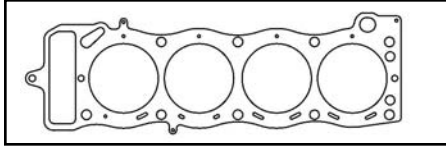

TOYOTA

HEAD GASKETS

Engine	Bore	Material	Part #	List Price
22R/REC, 22R, 22R-TEC 2366cc, 2.4L	95mm	MLS .043"	C4184-043	$86.50
	95mm	MLS .040"	C4269-040	$86.50

TOP END GASKET KIT (w/o Head Gasket).....**C4420**.....$139.03
22R/REC, 22R, 22R-TEC 2366cc, 2.4L

COMPLETE GASKET KIT (w/o Head Gasket) .....**C4421**.....$206.92
22R/REC, 22R, 22R-TEC 2366cc, 2.4L

KIT COMPONENTS

Description	Top End Gasket Kit	Complete Gasket Kit	Part #	List Price
Valve Cover Set	•	•	SCVS10030.....	$27.96
83-85 Intake Manifold Set	•	•	SCMS3996	$7.68
81-82 Intake Manifold Set	•	•	SCMS3941	$7.24
83-85 Exhaust Manifold Set.....	•	•	SCMS4054	$39.16
83 Exhaust Manifold Set	•	•	SCMS3997	$31.24
81-82 Exhaust Manifold Set.....	•	•	SCMS3940	$20.56
83-85 Water Outlet Gasket	•	•	SCWO8286	$3.96
81-82 Water Outlet Gasket	•	•	SCWO8275	$0.68
Int/Exh Valve Stem Seal.....	•	•	SCSS15743.....	$16.00
85 Timing Cover Set	•	•	SCTS11925	$17.68
81-84 Timing Cover Set.....	•	•	SCTS11530	$18.16
Rear Main Seal Set.....	•	•	SCRS29240	$21.68
84-85 Water Pump Mounting Gasket	•	•	SCWP9437	$2.56
81-83 Water Pump Mounting Gasket	•	•	SCWP9390	$2.56
Oil Pan Set	•	•	SCOS5425	$12.80