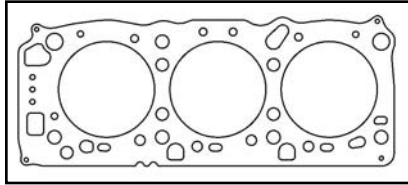

MITSUBISHI

HEAD GASKETS

Engine	Bore	Material	Part #	List Price
6G72 SOHC 24V 1988-99	93mm	MLS .051"	C4243-051	$86.50
2972cc, 3.0L	95mm	MLS .051"	C4240-051	$86.50

TOP END GASKET KIT (w/o Head Gasket)..... **C4431** $170.42

6G72 SOHC 24V 1988-99 2972cc, 3.0L

COMPLETE GASKET KIT (w/o Head Gasket) ..... **C4432** $224.52

6G72 SOHC 24V 1988-99 2972cc, 3.0L

KIT COMPONENTS

Description	Top End Gasket Kit	Complete Gasket Kit	Part #	List Price
Valve Cover Set	•	•	SCVS10031	$40.92
92-99 Intake Manifold Set	•	•	SCMS4237	$30.88
88-91 Intake Manifold Set	•	•	SCMS4213	$26.32
Exhaust Manifold Set	•	•	SCMS4066	$64.16
Cam Seal Set	•	•	SCTS11735	$9.64
Water Outlet Gasket	•	•	SCWO8353	$1.44
Int/Exh Valve Stem Seal	•	•	SCSS15743	$16.00
Oil Pan Set	•	•	SCOS5790	$12.32
Front Crank Seal Set	•	•	SCTS11955	$4.67
Rear Main Seal Set	•	•	SCRS29435	$33.32
Water Pump (To Block)	•	•	SCWP9444	$2.56
Water Pump (Inlet)	•	•	SCWP9516	$2.20
Water Pump (O-Ring)	•	•	SCWP9560	$1.16
Water Pump (To Block)	•	•	SCWP9640	$3.88