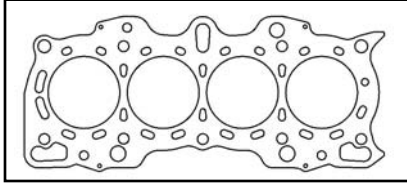

HONDA

HEAD GASKETS

Engine	Bore	Material	Part #	List Price
B18A1/B1 Non V-TEC 1990-01 1834cc	81mm	MLS .030"	C4238-030	$86.50
	81.5mm	MLS .030"	C4239-030	$86.50
	82mm	MLS .030"	C4173-030	$86.50
	83mm	MLS .030"	C4181-030	$86.50
	84mm	MLS .030"	C4180-030	$86.50
	85mm	MLS .030"	C41875-030	$86.50

TOP END GASKET KIT (w/o Head Gasket).....C4387.....$112.69

B18A1/B1 Non V-TEC 1990-01 1834cc

COMPLETE GASKET KIT (w/o Head Gasket) .....C4388.....$194.02

B18A1/B1 Non V-TEC 1990-01 1834cc

KIT COMPONENTS

Description	Top End Gasket Kit	Complete Gasket Kit	Part #	List Price
Valve Cover Set (No Grommets)	•	•	SCVS358	$48.32
Intake Manifold Set	•	•	SCMS4289	$12.88
Exhaust Manifold Set	•	•	EX230042AM	$15.10
Cam Seal Set	•	•	SCTS12465	$17.40
90-95 Water Outlet Gasket	•	•	SCWO8392	$4.28
Thermostat Housing Gasket	•	•	SCWO8393	$4.96
Thermostat Seal	•	•	SCWO8359	$5.24
Int/Exh Valve Stem Seal	•	•	SCSS15843	$17.04
Oil Pan Set	•	•	SCOS6018	$37.32
Front Crank Seal Set	•	•	SCTS12475	$29.44
Rear Main Seal Set	•	•	SCRS29390	$21.32
Water Pump Mounting Gasket	•	•	SCWP9512	$2.28