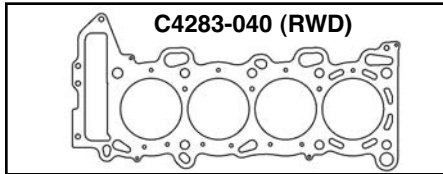

HEAD GASKETS

Engine	Bore	Material	Part #	List Price
SR20DE DOHC 16V 1997-02 1998cc, 2.0L	88.5mm (no additional oil holes)	MLS .030"	C4130-030	$86.50
	88.5mm (both additional oil holes)	MLS .040"	C4283-040	$86.50
	88.5mm (one additional oil hole)	MLS .040"	C4324-040	$86.50

TOP END GASKET KIT (w/o Head Gasket).....**C4451** $139.50

SR20DE DOHC 16V 1997-02 1998cc, 2.0L

COMPLETE GASKET KIT (w/o Head Gasket) .....**C4452** $188.31

SR20DE DOHC 16V 1997-02 1998cc, 2.0L

KIT COMPONENTS

Description	Top End Gasket Kit	Complete Gasket Kit	Part #	List Price
97-02 Valve Cover Set	•	•	SCVS10215	$42.44
94-99 Intake Manifold Set	•	•	SCMS4612	$18.56
Exhaust Manifold Set	•	•	SCMS4252	$13.80
Water Outlet Gasket	•	•	SCWO8379	$1.84
Water Outlet Connector	•	•	SCWO8378	$2.36
Thermostat Housing Gasket	•	•	SCWO8208	$1.28
Int/Exh Valve Stem Seal	•	•	SCSS15835	$18.96
Oil Pan Set	•	•	SCOS6008	$11.64
Timing Cover Set	•	•	SCTS12400	$17.60
Rear Main Seal Set	•	•	SCRS29580	$24.04
Water Pump Mounting Gasket	•	•	SCWP9504	$2.96