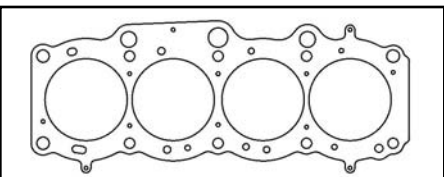

HEAD GASKETS

Engine	Bore	Material	Part #	List Price
5S-FE 2164cc, 2.2L	88mm	MLS .040"	C4315-040	$86.50

TOP END GASKET KIT (w/o Head Gasket).....C4416.....$120.45

3S-GTE 16V TURBO 1998cc, 2.0L

COMPLETE GASKET KIT (w/o Head Gasket) .....C4417.....$177.12

3S-GTE 16V TURBO 1998cc, 2.0L

KIT COMPONENTS

Description	Top End Gasket Kit	Complete Gasket Kit	Part #	List Price
Valve Cover Set	•	•	SCVS10049	$32.52
Intake Manifold Set	•	•	SCMS4263	$6.00
Exhaust Manifold Set	•	•	SCMS4264	$31.96
Cam Seal Set (No Cust Seal)	•	•	SCTS12670	$9.60
Intake Valve Stem Seal	•	•	SCSS15795	$11.28
Exhaust Valve Stem Seal	•	•	SCSS15796	$26.88
97-01 Water Outlet Gasket	•	•	SCWO8599	$4.84
90-99 Water Outlet Gasket	•	•	SCWO8340	$1.68
Thermostat Inlet Gasket	•	•	SCWO8360	$4.28
Thermostat O-Ring Seal	•	•	SCWO8285	$4.80
Water Pump Mounting Gasket	•	•	SCWP9405	$2.28
Oil Pan Set	•	•	SCOS5665	$19.08
Front Crank Seal Set (w/ Cust Seal)	•	•	SCTS12425	$14.08
Rear Main Seal Set	•	•	SCRS29350	$27.52