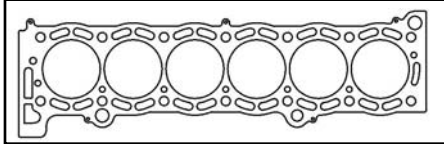

TOYOTA

HEAD GASKETS

Engine	Bore	Material	Part #	List Price
7M-GE, 7M-GTE 2054cc, 3.0L	84mm	MLS .051"	C4278-051	$162.20
	86mm	MLS .051"	C4275-051	$162.20

TOP END GASKET KIT (w/o Head Gasket).....**C4418**.....$120.88
7M-GE, 7M-GTE 2054cc, 3.0L

COMPLETE GASKET KIT (w/o Head Gasket) .....**C4419**.....$191.91
7M-GE, 7M-GTE 2054cc, 3.0L

KIT COMPONENTS

Description	Top End Gasket Kit	Complete Gasket Kit	Part #	List Price
Valve Cover Set	•	•	SCVS318.....	$34.36
Valve Cover Bolt Seal	•	•	SCMM22794.....	$36.00
Intake Manifold Set	•	•	SCMS4166.....	$19.04
Exhaust Manifold Set	•	•	SCMS4031.....	$13.48
Int/Exh Valve Stem Seal.....	•	•	SCSS15795.....	$11.28
Cam Seal Set.....	•	•	SCTS11920.....	$16.20
Water Outlet Gasket.....	•	•	SCWO8286.....	$3.96
Rear Main Seal Set.....	•	•	SCRS29240.....	$21.68
Oil Pan Set	•	•	SCOS5580.....	$15.44
Water Pump Mounting Gasket	•	•	SCWP9466.....	$4.40
Front Crank Seal Set.....	•	•	SCTS12220.....	$37.40