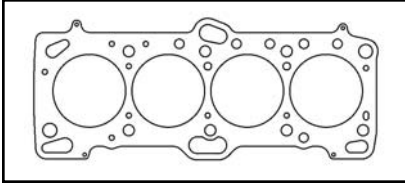

MITSUBISHI

HEAD GASKETS

Engine	Bore	Material	Part #	List Price
4G63, 4G63-T DOHC	85.5mm	MLS .051"	C4233-051	$86.50
1997cc, 2.0L	86mm	MLS .051"	C4234-051	$86.50
	87mm	MLS .051"	C4235-051	$86.50

TOP END GASKET KIT (w/o Head Gasket).....C4422.....$114.55

4G63, 4G63-T 1989-92 1997cc, 2.0L

COMPLETE GASKET KIT (w/o Head Gasket) .....C4423.....$175.93

4G63, 4G63-T 1989-92 1997cc, 2.0L

KIT COMPONENTS

Description	Top End Gasket Kit	Complete Gasket Kit	Part #	List Price
89-92 Valve Cover Set	•	•	SCVS10045	$59.32
Intake Manifold Set	•	•	SCMS4215	$11.04
Exhaust Manifold Set	•	•	SCMS4216	$24.76
Cam Seal Set	•	•	SCTS11735	$9.64
Water Outlet Gasket	•	•	SCWO8353	$1.44
Int/Exh Valve Stem Seal	•	•	SCSS15822	$21.08
89-92 Oil Pan Set	•	•	SCOS5625	$14.68
89-92 Front Crank Seal Set	•	•	SCTS11610	$26.48
89-92 Rear Main Seal Set	•	•	SCRS29180	$23.60
Water Pump Gasket	•	•	SCWP9408	$2.28
Water Pump O-Ring (Rubber)	•	•	SCWP9560	$1.16