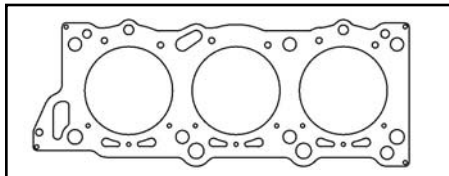

NISSAN

HEAD GASKETS

Engine	Bore	Material	Part #	List Price
VG30DE/DETT DOHC 24V 2960cc, 3.0L	88mm	MLS .045"	C4346-045	$86.50

TOP END GASKET KIT (w/o Head Gasket) ..... **C4455** $221.65

VG30DE/DETT DOHC 24V 2960cc, 3.0L

COMPLETE GASKET KIT (w/o Head Gasket) ..... **C4456** $275.54

VG30DE/DETT DOHC 24V 2960cc, 3.0L

KIT COMPONENTS

Description	Top End Gasket Kit	Complete Gasket Kit	Part #	List Price
Valve Cover Set	•	•	SCVS347	$52.24
90-92 Intake Manifold Set	•	•	SCMS4253	$124.88
Exhaust Manifold Set	•	•	SCMS4254	$32.76
Cam Seal Set	•	•	SCTS12410	$15.80
Thermostat Housing Gasket	•	•	SCWO8380	$2.24
Int/Exh Valve Stem Seal	•	•	SCSS15913	$18.36
Oil Pan Set	•	•	SCOS5695	$23.88
Front Crank Seal Set	•	•	SCTS11905	$9.68
Rear Main Seal Set	•	•	SCRS29380	$24.04
Water Pump Mounting Gasket	•	•	SCWP9419	$2.28