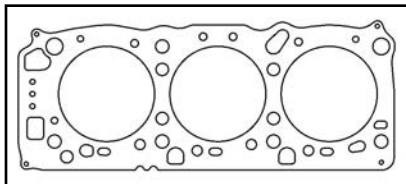

HEAD GASKETS

Engine	Bore	Material	Part #	List Price
6G72/T DOHC 24V 1991-99	93mm	MLS .051"	C4243-051	$86.50
2972cc, 3.0L	95mm	MLS .051"	C4240-051	$86.50

TOP END GASKET KIT (w/o Head Gasket)..... **C4433** $317.52

6G72/T DOHC 24V 1991-99 2972cc, 3.0L

COMPLETE GASKET KIT (w/o Head Gasket) ..... **C4434** $393.08

6G72/T DOHC 24V 1991-99 2972cc, 3.0L

KIT COMPONENTS

Description	Top End Gasket Kit	Complete Gasket Kit	Part #	List Price
Valve Cover Set	•	•	SCVS10052	$94.88
Intake Manifold to Head Set	•	•	SCMS4238	$90.88
Intake Plenum Gasket Set	•	•	SCMS4525	$16.52
Exhaust Manifold Set	•	•	SCMS4239	$102.00
Cam Seal Set	•	•	SCTS12385	$11.80
Water Outlet Gasket	•	•	SCWO8353	$1.44
Thermostat Housing Gasket	•	•	SCWO8407	$12.00
91-93 Thermostat Case to Head	•	•	SCWO8293	$1.28
91-93 Thermostat	•	•	SCWO8372	$8.32
Int/Exh Valve Stem Seal	•	•	SCSS15879	$13.68
Oil Pan Set	•	•	SCOS5790	$12.32
Front Crank Seal Set	•	•	SCTS12390	$33.92
Rear Main Seal Set	•	•	SCRS29435	$33.32
Water Pump Mounting Gasket	•	•	SCWP9499	$4.40