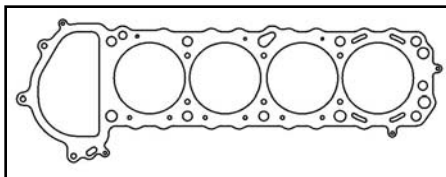

HEAD GASKETS

Engine	Bore	Material	Part #	List Price
KA24DE DOHC 1991-98 2389cc, 2.4L	90mm	MLS .040"	C4285-040	$86.50
	91mm	MLS .040"	C4286-040	$86.50

TOP END GASKET KIT (w/o Head Gasket).....**C4447** $139.50

KA24DE DOHC 1995-98 2389cc, 2.4L

KA24DE DOHC 1991-94 2389cc, 2.4L .....**C4449** $139.50

COMPLETE GASKET KIT (w/o Head Gasket) .....**C4454** $188.31

KA24DE DOHC 1995-98 2389cc, 2.4L

KA24DE DOHC 1991-94 2389cc, 2.4L .....**C4450** $188.31

KIT COMPONENTS

Description	Top End Gasket Kit	Complete Gasket Kit	Part #	List Price
95-98 Valve Cover Set	•	•	SCVS10225	$46.60
91-94 Valve Cover Set	•	•	SCVS343	$47.12
95-98 Intake Manifold Set	•	•	SCMS4615	$8.80
91-94 Intake Manifold Set	•	•	SCMS4245	$11.36
Exhaust Manifold Set	•	•	SCMS4246	$17.20
Water Outlet Gasket	•	•	SCWO8362	$1.76
Thermostat Housing Gasket	•	•	SCWO8376	$1.76
Int/Exh Valve Stem Seal	•	•	SCSS15754	$20.40
Oil Pan Set	•	•	SCOS6005	$10.68
Timing Cover Set	•	•	SCTS12400	$17.60
Rear Main Seal Set	•	•	SCRS29290	$22.96
Water Pump Mounting Gasket	•	•	SCWP9502	$3.00