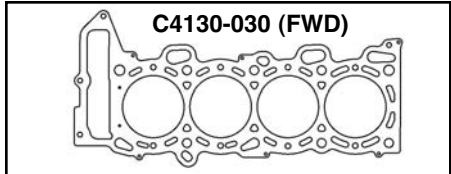

HEAD GASKETS

Engine	Bore	Material	Part #	List Price
SR20DE DOHC 16V 1997-02 1998cc, 2.0L	88.5mm (no additional oil holes)	MLS .030"	C4130-030	$86.50
	88.5mm (both additional oil holes)	MLS .040"	C4283-040	$86.50
	88.5mm (one additional oil hole)	MLS .040"	C4324-040	$86.50

TOP END GASKET KIT (w/o Head Gasket).....**C4451** $139.50

SR20DE DOHC 16V 1997-02 1998cc, 2.0L

COMPLETE GASKET KIT (w/o Head Gasket) .....**C4452** $188.31

SR20DE DOHC 16V 1997-02 1998cc, 2.0L

KIT COMPONENTS

Description	Top End Gasket Kit	Complete Gasket Kit	Part #	List Price
97-02 Valve Cover Set	•	•	SCVS10215	$42.44
94-99 Intake Manifold Set	•	•	SCMS4612	$18.56
Exhaust Manifold Set	•	•	SCMS4252	$13.80
Water Outlet Gasket	•	•	SCWO8379	$1.84
Water Outlet Connector	•	•	SCWO8378	$2.36
Thermostat Housing Gasket	•	•	SCWO8208	$1.28
Int/Exh Valve Stem Seal	•	•	SCSS15835	$18.96
Oil Pan Set	•	•	SCOS6008	$11.64
Timing Cover Set	•	•	SCTS12400	$17.60
Rear Main Seal Set	•	•	SCRS29580	$24.04
Water Pump Mounting Gasket	•	•	SCWP9504	$2.96