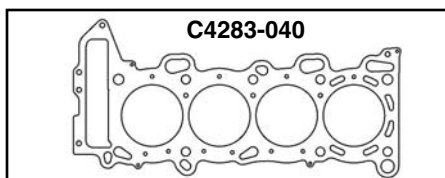

HEAD GASKETS

Engine	Bore	Material	Part #	List Price	
SR20DE DOHC 16V 1991-06 1998cc, 2.0L	88.5mm	MLS .030"	C4130-030	$86.50	
	(no additional oil holes)	88.5mm	MLS .040"	C4283-040	$86.50
	(both additional oil holes)	88.5mm	MLS .040"	C4324-040	$86.50
	(one additional oil hole)