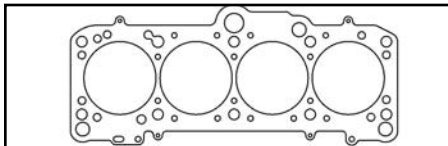

VOLKSWAGEN / AUDI

HEAD GASKETS

Engine	Bore	Material	Part #	List Price
AGB/2H/GX/HT/JH/JN/MZ PG/PF/RD/RV 1780cc, 1.8L	83mm	MLS .051"	C4247-051	$86.50
	85mm	MLS .051"	C4246-051	$86.50

TOP END GASKET KIT (w/o Head Gasket).....**C4457**.....$55.29

AGB/2H/GX/HT/JH/JN/MZ/PG/PF/RD/RV 1780cc, 1.8L

COMPLETE GASKET KIT (w/o Head Gasket) .....**C4458**.....$152.82

AGB/2H/GX/HT/JH/JN/MZ/PG/PF/RD/RV 1780cc, 1.8L

KIT COMPONENTS

Description	Top End Gasket Kit	Complete Gasket Kit	Part #	List Price
Valve Cover Set	•	•	SCVS10019.....	$10.32
Intake Manifold Set	•	•	SCMS3880	$4.32
Int/Exh Valve Stem Seal.....	•	•	SCSS15720.....	$18.08
Cam Seal Set.....	•	•	SCTS11370.....	$15.84
Exhaust Manifold Set	•	•	SCMS3881	$10.44
Water Outlet Gasket.....	•	•	SCWO8404.....	$2.44
Water Pump Mounting Gasket 8 Bolt	•	•	SCWP9240	$2.28
Water Pump Mounting Gasket 9 Bolt	•	•	SCWP9625	$14.84
Oil Pan Set	•	•	SCOS5370	$15.32
Timing Cover Set.....	•	•	SCTS11730	$21.60
Front Crank Seal Set.....	•	•	SCTS11360	$24.92
Rear Main Seal Set	•	•	SCRS29080	$26.96
Water Pump Housing Gasket	•	•	SCWO8404.....	$2.44