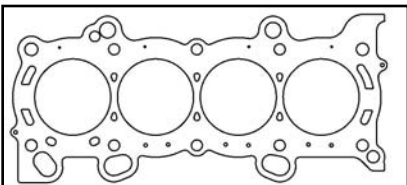

HEAD GASKETS

Engine	Bore	Material	Part #	List Price
K20A1 A2,A3 2001-UP	86mm	MLS .030"	C4300-030	$86.50
2.0L	87mm	MLS .030"	C4311-030	$86.50
	88mm	MLS .030"	C4312-030	$86.50
	89mm	MLS .030"	C4313-030	$86.50

TOP END GASKET KIT (w/o Head Gasket).....C4489.....$247.90

K20A1 A2,A3 2001-UP 2.0L

COMPLETE GASKET KIT (w/o Head Gasket) .....C4490.....$286.13

K20A1 A2,A3 2001-UP 2.0L

KIT COMPONENTS

Description	Top End Gasket Kit	Complete Gasket Kit	Part #	List Price
Intake Manifold Set (A1)	•	•	SC962100	$12.88
Intake Valve Seal Set	•	•	SCSS15818	$24.48
Exhaust Valve Seal Set	•	•	SCSS15819	$24.48
Intake Manifold Set	•	•	SC13167000	$22.44
Exhaust Manifold Set (A1)	•	•	SC13167100	$32.96
Valve Cover Set	•	•	SC56029300	$92.40
Exhaust Manifold Set (A2)	•	•	SC13167300	$32.84
Exhaust Manifold Set (A3)	•	•	SC13170100	$32.96
Front Crank Seal Set	•	•	SC15074500	$12.60
Rear Crank Seal Set	•	•	SC15035700	$29.88