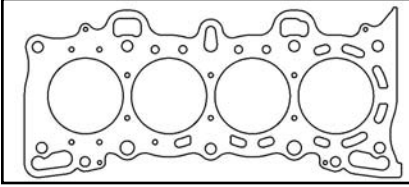

HONDA

HEAD GASKETS

Engine	Bore	Material	Part #	List Price
D16A5, 1996-00	75.5mm	MLS .030"	C4251-030	$86.50
1590cc	76mm	MLS .030"	C4195-030	$86.50
	77mm	MLS .030"	C4196-030	$86.50
	78mm	MLS .030"	C4167-030	$86.50
	79mm	MLS .030"	C4197-030	$86.50

TOP END GASKET KIT (w/o Head Gasket).....C4404 .....$105.11

D16A5, 1996-00 1590cc

COMPLETE GASKET KIT (w/o Head Gasket) .....C4405 .....$237.26

D16A5, 1996-00 1590cc

KIT COMPONENTS

Description	Top End Gasket Kit	Complete Gasket Kit	Part #	List Price
Valve Cover Set	•	•	SCVS10205	$27.00
Intake Manifold Set	•	•	SCMS4607	$10.84
Exhaust Manifold Set	•	•	EX225030S	$15.55
Cam Seal Set	•	•	SCTS11835	$9.20
Thermostat Seal	•	•	SCWO8359	$5.24
Intake Valve Stem Seal	•	•	SCSS15818	$24.48
Exhaust Valve Stem Seal	•	•	SCSS15819	$24.48
Oil Pan Set Y7	•	•	SCOS6270	$35.72
Oil Pan Set Y5, Y8	•	•	SCOS6271	$19.36
Front Crank Seal Set	•	•	SCTS12085	$66.08
Rear Main Seal Set	•	•	SCRS29390	$21.32
Water Pump Mounting Gasket	•	•	SCWP9656	$4.36