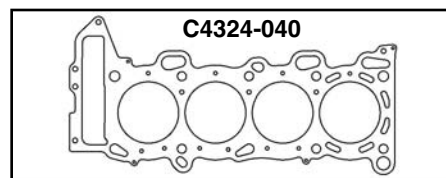

HEAD GASKETS

Engine	Bore	Material	Part #	List Price	
SR20DE DOHC 16V 1991-06 1998cc, 2.0L	88.5mm	MLS .030"	C4130-030	$86.50	
	(no additional oil holes)	88.5mm	MLS .040"	C4283-040	$86.50
	(both additional oil holes)	88.5mm	MLS .040"	C4324-040	$86.50
	(one additional oil hole)