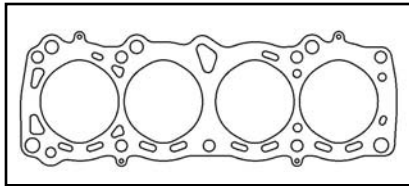

HEAD GASKETS