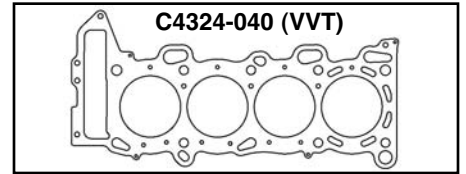

HEAD GASKETS

Engine	Bore	Material	Part #	List Price
SR20DE DOHC 16V 1997-02 1998cc, 2.0L	88.5mm (no additional oil holes)	MLS .030"	C4130-030	$86.50
	88.5mm (both additional oil holes)	MLS .040"	C4283-040	$86.50
	88.5mm (one additional oil hole)	MLS .040"	C4324-040	$86.50

TOP END GASKET KIT (w/o Head Gasket).....**C4451** $139.50

SR20DE DOHC 16V 1997-02 1998cc, 2.0L

COMPLETE GASKET KIT (w/o Head Gasket) .....**C4452** $188.31

SR20DE DOHC 16V 1997-02 1998cc, 2.0L

KIT COMPONENTS

Description	Top End Gasket Kit	Complete Gasket Kit	Part #	List Price
97-02 Valve Cover Set	•	•	SCVS10215	$42.44
94-99 Intake Manifold Set	•	•	SCMS4612	$18.56
Exhaust Manifold Set	•	•	SCMS4252	$13.80
Water Outlet Gasket	•	•	SCWO8379	$1.84
Water Outlet Connector	•	•	SCWO8378	$2.36
Thermostat Housing Gasket	•	•	SCWO8208	$1.28
Int/Exh Valve Stem Seal	•	•	SCSS15835	$18.96
Oil Pan Set	•	•	SCOS6008	$11.64
Timing Cover Set	•	•	SCTS12400	$17.60
Rear Main Seal Set	•	•	SCRS29580	$24.04
Water Pump Mounting Gasket	•	•	SCWP9504	$2.96