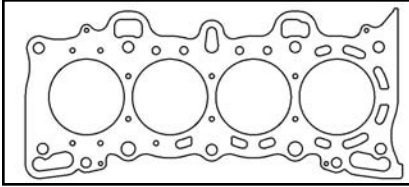

HONDA

HEAD GASKETS

Engine	Bore	Material	Part #	List Price
D15B1,2,7 1988-95	75.5mm	MLS .030"	C4251-030	$86.50
1493cc	76mm	MLS .030"	C4195-030	$86.50
	77mm	MLS .030"	C4196-030	$86.50
	78mm	MLS .030"	C4167-030	$86.50
	79mm	MLS .030"	C4197-030	$86.50

TOP END GASKET KIT (w/o Head Gasket).....**C4385** $221.03

D15B1,2,7 1988-95 1493cc

COMPLETE GASKET KIT (w/o Head Gasket) .....**C4386** $331.65

D15B1,2,7 1988-95 1493cc

KIT COMPONENTS

Description	Top End Gasket Kit	Complete Gasket Kit	Part #	List Price
Rubber Valve Cover Set w/ Seal	•	•	SCVS10043	$62.08
92-95 D15B7 Intake Manifold Set	•	•	SCMS4279	$22.00
88-91 D15B1/B2 Intake Manifold Set	•	•	SCMS4126	$14.64
92-95 D15B7 Exhaust Manifold Set	•	•	EX225030S	$15.55
Cam Seal Set w/ Dust Seal	•	•	SCTS12095	$40.08
Water Outlet Gasket	•	•	SCWO8339	$2.56
92-95 D15B7 Thermostat Seal	•	•	SCWO8359	$5.24
88-91 D15B1/B2 Thermostat Seal	•	•	SCWO8324	$5.04
Intake Valve Seal Set	•	•	SCSS15818	$24.48
Exhaust Valve Seal Set	•	•	SCSS15819	$24.48
Oil Pan Set	•	•	SCOS5725	$32.04
Front Crank Seal Set w/ Dust Seal	•	•	SCTS12085	$66.08
Rear Main Seal Set	•	•	SCRS29390	$21.32
Water Pump Mounting Gasket	•	•	SCWP9450	$3.48

TOP END GASKET KIT (w/o Head Gasket).....**C4398** $221.03

D16A1, 1986-89 1590cc

COMPLETE GASKET KIT (w/o Head Gasket) .....**C4399** $331.65

D16A1, 1986-89 1590cc

KIT COMPONENTS

Description	Top End Gasket Kit	Complete Gasket Kit	Part #	List Price
Valve Cover Set (No Grommets)	•	•	SCVS357	$22.32
Intake Manifold Set	•	•	SCMS4287	$7.32
Exhaust Manifold Set	•	•	SCMS4288	$20.04
Cam Seal Set	•	•	SCTS12465	$17.40
Thermostat Seal	•	•	SCWO8292	$4.80
88-89 Int/Exh Valve Stem Seal	•	•	SCSS15843	$17.04
86-87 Int/Exh Valve Stem Seal	•	•	SCSS15876	$15.92
Oil Pan Set	•	•	SCOS5725	$32.04
Front Crank Seal Set	•	•	SCTS12470	$16.24
Rear Main Seal Set	•	•	SCRS29390	$21.32
Water Pump Mounting Gasket	•	•	SCWP9450	$3.48