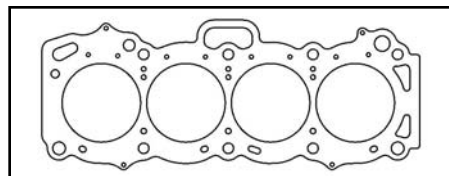

TOYOTA

HEAD GASKETS

Engine	Bore	Material	Part #	List Price
4A-GE, 4A-GEC, GELC, GZE 1587cc, 1.6L	81mm	MLS .040"	C4170-040	$86.50
	83mm	MLS .040"	C4166-040	$86.50

TOP END GASKET KIT (w/o Head Gasket) ..... **C4412** $121.21

4A-GE, 4A-GEC, GELC, GZE 1587cc, 1.6L

COMPLETE GASKET KIT (w/o Head Gasket) ..... **C4413** $143.06

4A-GE, 4A-GEC, GELC, GZE 1587cc, 1.6L

KIT COMPONENTS

Description	Top End Gasket Kit	Complete Gasket Kit	Part #	List Price
Valve Cover Set	•	•	SCVS966	$32.00
Valve Cover Bolt Seal	•	•	SCMM22430	$18.60
Intake Manifold Set	•	•	SCMS4159	$18.76
Exhaust Manifold Set	•	•	SCMS4053	$17.60
Cam Seal Set	•	•	SCTS11920	$16.20
Int/Exh Valve Stem Seal	•	•	SCSS15795	$11.28
Thermostat O-Ring Seal	•	•	SCWO8285	$4.80
Thermostat Outlet Gasket	•	•	SCWO8305	$1.28
Thermostat Inlet Gasket	•	•	SCWO8333	$1.60
Front Crank Seal Set	•	•	SCTS11660	$12.56
Rear Main Seal Set	•	•	SCRS29340	$22.32
Water Pump Mounting Gasket	•	•	SCWP9395	$1.96