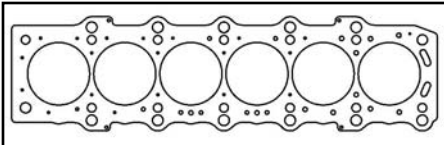

HEAD GASKETS

Engine	Bore	Material	Part #	List Price
2JZ-GE/GTE INLINE 6 2997cc, 3.0L	87mm	MLS .051"	C4276-051	$162.20

TOP END GASKET KIT (w/o Head Gasket).....**C4406**.....$208.28
2JZ-GE/GTE INLINE 6 2997cc, 3.0L

COMPLETE GASKET KIT (w/o Head Gasket) .....**C4407**.....$291.95
2JZ-GE/GTE INLINE 6 2997cc, 3.0L

KIT COMPONENTS

Description	Top End Gasket Kit	Complete Gasket Kit	Part #	List Price
93-98 Valve Cover Set	•	•	SCVS10106.....	$70.84
Intake Manifold Set	•	•	SCMS4531.....	$55.80
Exhaust Manifold Set	•	•	SCMS4532.....	$59.76
93-97 Cam Seal Set.....	•	•	SCTS12435.....	$19.36
93-98 Water Outlet By Pass.....	•	•	SCWO8507.....	$4.20
93-98 Thermostat Gasket.....	•	•	SCWO8360.....	$1.07
Int/Exh Valve Stem Seal.....	•	•	SCSS15919.....	$20.40
Rear Main Seal Set.....	•	•	SCRS29855.....	$41.92
93-98 Water Pump Mounting Gasket	•	•	SCWP9659.....	$16.60
93-97 Front Crank Seal	•	•	SCTS12875.....	$34.44