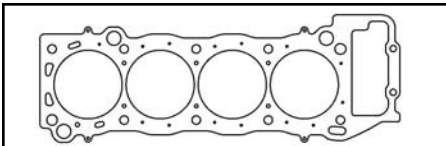

HEAD GASKETS

Engine	Bore	Material	Part #	List Price
2RZ-FE/3RZ-FE 2438cc, 2.4 & 2.7L	97mm	MLS .040"	C4245-040	$86.50

TOP END GASKET KIT (w/o Head Gasket).....**C4408**.....$120.38
2RZ-FE/3RZ-FE 2438cc, 2.4 & 2.7L

COMPLETE GASKET KIT (w/o Head Gasket) .....**C4409**.....$191.84
2RZ-FE/3RZ-FE 2438cc, 2.4 & 2.7L

KIT COMPONENTS

Description	Top End Gasket Kit	Complete Gasket Kit	Part #	List Price
Valve Cover Set	•	•	SCVS10030.....	$27.96
Valve Cover Set	•	•	SCVS10250.....	$42.40
10/99-02 Intake Manifold Set	•	•	SCMS4625	$23.88
95 9/99 Intake Manifold Set	•	•	SCMS4624	$19.52
Exhaust Manifold Set	•	•	SCMS4626	$14.92
Water Outlet Gasket.....	•	•	SCWO8597	$4.56
Coolant Pipe Gasket	•	•	SCWO8372	$8.32
Thermostat Housing Gasket	•	•	SCWO8598	$2.92
Int/Exh Valve Stem Seal.....	•	•	SCSS15910.....	$17.24
Water Pump Mounting Gasket	•	•	SCWP9701	$7.04
Oil Pan Set	•	•	SCOS6010	$9.56
Timing Cover Set.....	•	•	SCTS12515.....	$27.52
Rear Main Seal Set	•	•	SCRS29600	$35.28