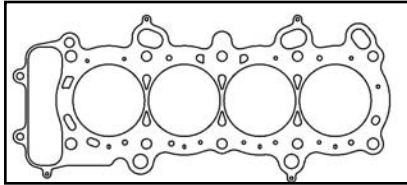

HONDA

HEAD GASKETS

Engine	Bore	Material	Part #	List Price
F20C1/C2 1999-UP	89mm	MLS .030"	C4335-030	$86.50
2.0L	90mm	MLS .030"	C4336-030	$86.50

TOP END GASKET KIT (w/o Head Gasket).....C4487.....$176.28

F20C1/C2 1999-UP 2.0L

COMPLETE GASKET KIT (w/o Head Gasket) .....C4488.....$233.43

F20C1/C2 1999-UP 2.0L

KIT COMPONENTS

Description	Top End Gasket Kit	Complete Gasket Kit	Part #	List Price
Intake Valve Seal Set	•	•	SCSS15818	$24.48
Exhaust Valve Seal Set	•	•	SCSS15819	$24.48
Intake Manifold Set	•	•	SC13166800	$31.35
Exhaust Manifold Set	•	•	SC13166900	$31.35
Valve Cover Set	•	•	SC56029200	$84.20
Front Crank Seal Set	•	•	SC15074300	$27.35
Rear Crank Seal Set	•	•	SC15074400	$36.16