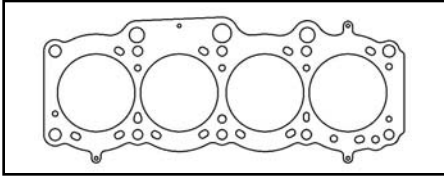

TOYOTA

HEAD GASKETS

Engine	Bore	Material	Part #	List Price
3S-GTE 16V TURBO 1998cc, 2.0L	87mm	MLS .040"	C4314-040	$86.50

TOP END GASKET KIT (w/o Head Gasket).....C4410.....$231.73

3S-GTE 16V TURBO 1998cc, 2.0L

COMPLETE GASKET KIT (w/o Head Gasket) .....C4411.....$339.76

3S-GTE 16V TURBO 1998cc, 2.0L

KIT COMPONENTS

Description	Top End Gasket Kit	Complete Gasket Kit	Part #	List Price
90-95 Valve Cover Set	•	•	SCVS10245	$69.64
88-89 Valve Cover Set	•	•	SCVS351	$64.76
Intake Manifold Set	•	•	SCMS4162	$13.60
Exhaust Manifold Set	•	•	SCMS4264	$31.96
Cam Seal Set	•	•	SCTS11920	$16.20
Water Outlet Gasket	•	•	SCWO8387	$5.32
Thermostat Housing Gasket	•	•	SCWO8360	$4.28
94-95 Int/Exh Valve Stem Seal	•	•	SCSS15796	$26.88
88-93 Int/Exh Valve Stem Seal	•	•	SCSS15916	$24.84
Oil Pan Set	•	•	SCOS5665	$19.08
Front Crank Seal Set	•	•	SCTS12430	$37.52
Rear Main Seal Set	•	•	SCRS29605	$61.16
Water Pump Mounting Gasket	•	•	SCWP9405	$2.28