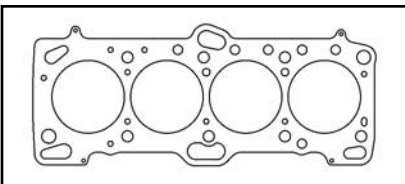

HEAD GASKETS

Engine	Bore	Material	Part #	List Price
4G63, 4G63-T DOHC	85.5mm	MLS .051"	C4233-051	$86.50
1997cc, 2.0L	86mm	MLS .051"	C4234-051	$86.50
	87mm	MLS .051"	C4235-051	$86.50

TOP END GASKET KIT (w/o Head Gasket).....C4424.....$114.55

4G63, 4G63-T 1993-94 1997cc, 2.0L

COMPLETE GASKET KIT (w/o Head Gasket) .....C4425.....$175.93

4G63, 4G63-T 1993-94 1997cc, 2.0L

KIT COMPONENTS

Description	Top End Gasket Kit	Complete Gasket Kit	Part #	List Price
93-94 Valve Cover Set	•	•	SCVS10044	$85.60
Intake Manifold Set	•	•	SCMS4215	$11.04
Exhaust Manifold Set	•	•	SCMS4216	$24.76
Cam Seal Set	•	•	SCTS11735	$9.64
Water Outlet Gasket	•	•	SCWO8353	$1.44
Int/Exh Valve Stem Seal	•	•	SCSS15822	$21.08
Water Pump Gasket	•	•	SCWP9408	$2.28
Water Pump O-Ring (Rubber)	•	•	SCWP9560	$1.16
93-94 Oil Pan Set	•	•	SCOS6020	$9.92
93-94 Front Crank Seal Set	•	•	SCTS12490	$27.60
93-94 Rear Main Seal Set	•	•	SCRS29575	$46.48