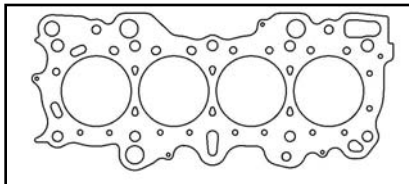

HONDA

HEAD GASKETS

Engine	Bore	Material	Part #	List Price
B18C1 V-TEC 1994-01 1797cc	81mm	MLS .030"	C4231-030	$86.50
	81.5mm	MLS .030"	C4232-030	$86.50
	82mm	MLS .030"	C4168-030	$86.50
	83mm	MLS .030"	C4189-030	$86.50
	84mm	MLS .030"	C4188-030	$86.50
	85mm	MLS .030"	C4182-030	$86.50

TOP END GASKET KIT (w/o Head Gasket).....C4389 .....$115.14

B18C1 V-TEC 1994-01 1797cc

COMPLETE GASKET KIT (w/o Head Gasket) .....C4390 .....$191.14

B18C1 V-TEC 1994-01 1797cc

KIT COMPONENTS

Description	Top End Gasket Kit	Complete Gasket Kit	Part #	List Price
Valve Cover Set	•	•	SCVS10210	$38.00
Intake Manifold Set	•	•	SCMS4610	$7.40
Exhaust Manifold Set	•	•	EX230042AM	$15.10
Cam Seal Set	•	•	SCTS13085	$13.24
Thermostat Seal	•	•	SCWO8359	$5.24
Intake Valve Seal Set	•	•	SCSS15818	$24.48
Exhaust Valve Seal Set	•	•	SCSS15819	$24.48
Oil Pan Set	•	•	SCOS6018	$37.32
Front Crank Seal Set	•	•	SCTS13090	$23.52
Rear Main Seal Set	•	•	SCRS29390	$21.32
Water Pump Mounting Gasket	•	•	SCWP9512	$2.28