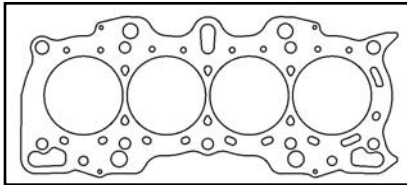

HEAD GASKETS

Engine	Bore	Material	Part #	List Price
B20B4/B20Z2 1997-01 1972cc	85mm	MLS .030"	C4250-030	$86.50

TOP END GASKET KIT (w/o Head Gasket).....C4396.....$104.38

B20B4/B20Z2 1997-01 1972cc

COMPLETE GASKET KIT (w/o Head Gasket) .....C4397.....$185.70

B20B4/B20Z2 1997-01 1972cc

KIT COMPONENTS

Description	Top End Gasket Kit	Complete Gasket Kit	Part #	List Price
Valve Cover Set	•	•	SCVS358	$48.32
Intake Manifold Set	•	•	SCMS4289	$12.88
Exhaust Manifold Set	•	•	EX230042AM	$15.10
Cam Seal Set	•	•	SCTS12465	$17.40
Thermostat Seal	•	•	SCW08359	$5.24
Int/Exh Valve Stem Seal	•	•	SCSS15843	$17.04
Oil Pan Set	•	•	SCOS6018	$37.32
Front Crank Seal Set	•	•	SCTS12475	$29.44
Rear Main Seal Set	•	•	SCRS29390	$21.32
Water Pump Mounting Gasket	•	•	SCWP9512	$2.28