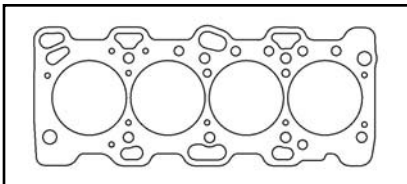

HEAD GASKETS

Engine	Bore	Material	Part #	List Price
4G64 SOHC1993-98.....	88mm	Copper .050"	C4213-050	$68.10
2351cc, 2.4L				

TOP END GASKET KIT (w/o Head Gasket).....**C4426** $131.86
4G64 SOHC1993-98 2351cc, 2.4L

COMPLETE GASKET KIT (w/o Head Gasket) .....**C4427** $185.25
4G64 SOHC1993-98 2351cc, 2.4L

KIT COMPONENTS

Description	Top End Gasket Kit	Complete Gasket Kit	Part #	List Price
Valve Cover Set	•	•	SCVS10046.....	$57.00
Intake Manifold Set	•	•	SCMS4295	$3.80
Cam Seal Set.....	•	•	SCTS11735.....	$9.64
Thermostat Seal.....	•	•	SCWO8383.....	$7.40
Int/Exh Valve Stem Seal.....	•	•	SCSS15842.....	$43.92
Exhaust Manifold Set	•	•	SCM40649	$6.80
Oil Pan Set	•	•	SCOS6020	$9.92
Rear Main Seal Set.....	•	•	SCRS29575	$46.48
Water Pump Mounting Gasket	•	•	SCWP9514	$2.92