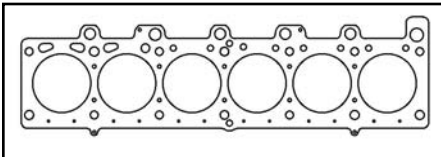

HEAD GASKETS

Engine	Bore	Material	Part #	List Price
M20 SOHC 12V 1977-1995 2.5L/2.7L Inline 6	.81MM	MLS .070	C4393-070	$219.85
	85MM	MLS .070	C4394-070	$219.85

TOP END GASKET KIT (w/o Head Gasket).....**C4439** $142.84

M20 SOHC 12V 1977-1995, 2.5L/2.7L Inline 6

COMPLETE GASKET KIT (w/o Head Gasket) .....**C4440** $202.97

M20 SOHC 12V 1977-1995, 2.5L/2.7L Inline 6

KIT COMPONENTS

Description	Top End Gasket Kit	Complete Gasket Kit	Part #	List Price
Valve Cover Set.....	•	•	SCVS391	$35.60
84-87 Intake Manifold Set	•	•	SCMS4537	$11.64
Intake Manifold Set	•	•	SCMS4536	$18.28
Exhaust Manifold Set	•	•	SCMS4538	$72.36
Water Outlet Gasket.....	•	•	SCWO8510	$4.96
Thermostat Housing Gasket	•	•	SCWO8413	$2.00
Int/Exh Valve Stem Seal.....	•	•	SCSS15924	$13.88
Oil Pan Set	•	•	SCOS6245	$16.16
Timing Cover Set	•	•	SCTS12890	$10.64
Rear Main Seal Set.....	•	•	SCRS29860	$37.72
Water Pump Mounting Gasket	•	•	SCWP9671	$2.28