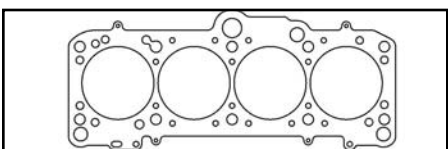

HEAD GASKETS

Engine	Bore	Material	Part #	List Price
PL 16V DOHC 1780cc, 1.8L.....	83mm	MLS .051"	C4247-051	$86.50
9A 16V DOHC 1984cc, 2.0L.....	85mm	MLS .051"	C4246-051	$86.50

TOP END GASKET KIT (w/o Head Gasket).....**C4459**.....$126.14

PL 16V DOHC 1780cc, 1.8L, 9A 16V DOHC 1984cc, 2.0L

COMPLETE GASKET KIT (w/o Head Gasket) .....**C4460**.....$221.47

PL 16V DOHC 1780cc, 1.8L, 9A 16V DOHC 1984cc, 2.0L

KIT COMPONENTS

Description	Top End Gasket Kit	Complete Gasket Kit	Part #	List Price
Valve Cover Set	•	•	SCVS10175.....	$60.80
Intake Manifold Set	•	•	SCMS4440	$22.72
Exhaust Manifold Set	•	•	SCMS4441	$20.12
Cam Seal Set	•	•	SCTS11370.....	$15.84
Water Outlet O-Ring.....	•	•	SCWO8404.....	$2.44
Int/Exh Valve Stem Seal.....	•	•	SCSS15924.....	$13.88
Thermostat Inlet Gasket.....	•	•	SCWO8461.....	$4.36
Water Pump Mounting Gasket 8 Bolt	•	•	SCWP9240	$2.28
Water Pump Mounting Gasket 9 Bolt	•	•	SCWP9625	$14.84
Front Crank Seal Set.....	•	•	SCTS11360	$24.92
Rear Main Seal Set	•	•	SCRS29080	$26.96
Oil Pan Set	•	•	SCOS5370	$15.32
Timing Cover Seal (Auxiliary Shaft Seal)	•	•	SCTS11730.....	$21.60