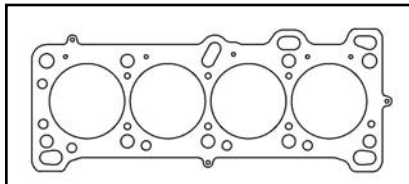

MAZDA

HEAD GASKETS

Engine	Bore	Material	Part #	List Price
B6 16V 1990-93 1597cc, 1.6L	80mm	MLS .040"	C4122-040	$97.30

TOP END GASKET KIT (w/o Head Gasket).....**C4441** $117.84

B6 16V 1990-93 1597cc, 1.6L

COMPLETE GASKET KIT (w/o Head Gasket) .....**C4442** $269.51

B6 16V 1990-93 1597cc, 1.6L

KIT COMPONENTS

Description	Top End Gasket Kit	Complete Gasket Kit	Part #	List Price
Valve Cover Set	•	•	SCVS330.....	$49.28
Intake Manifold Set	•	•	IR343060KF	$10.50
Exhaust Manifold Set	•	•	SCMS4197	$36.40
Camshaft Seal Set	•	•	SCTS12305	$17.08
Thermostat Housing Gasket	•	•	SCWO8354	$2.56
Int/Exh Valve Stem Seal.....	•	•	SCSS15803	$15.12
Oil Pan Set	•	•	SCOS5980	$26.96
92-93 Front Crankshaft	•	•	SCTS12300	$19.36
91 Front Crank Seal (Up to Serial #209446).....	•	•	SCTS11960	$31.64
91 Front Crank Seal (From Serial #209447).....	•	•	SCTS12300	$19.36
90 Front Crank Seal	•	•	SCTS11960	$31.64
Rear Main Seal Set	•	•	SCRS29530	$35.24
Water Pump Mounting Gasket	•	•	SCWP9445	$2.28
Water Pump Inlet Gasket	•	•	SCWP9477	$2.04