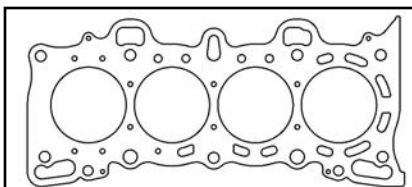

HEAD GASKETS

Engine	Bore	Material	Part #	List Price
D16Y5, 1992-95	75.5mm	MLS .030"	C4251-030	$86.50
1590cc	76mm	MLS .030"	C4195-030	$86.50
	77mm	MLS .030"	C4196-030	$86.50
	78mm	MLS .030"	C4167-030	$86.50
	79mm	MLS .030"	C4197-030	$86.50

TOP END GASKET KIT (w/o Head Gasket).....C4402.....$128.40

D16Y5, 1992-95 1590cc

COMPLETE GASKET KIT (w/o Head Gasket) .....C4403.....$239.82

D16Y5, 1992-95 1590cc

KIT COMPONENTS

Description	Top End Gasket Kit	Complete Gasket Kit	Part #	List Price
Valve Cover Set	•	•	SCVS10103	$49.08
Intake Manifold Set	•	•	SCMS4126	$14.64
Exhaust Manifold Set	•	•	EX225030S	$15.55
Cam Seal Set	•	•	SCTS11835	$9.20
Thermostat Seal	•	•	SCWO8359	$5.24
Intake Valve Stem Seal	•	•	SCSS15818	$24.48
Exhaust Valve Stem Seal	•	•	SCSS15819	$24.48
Oil Pan Set	•	•	SCOS5725	$32.04
Front Crank Seal Set	•	•	SCTS12085	$66.08
Rear Main Seal Set	•	•	SCRS29390	$21.32
Water Pump Mounting Gasket	•	•	SCWP9656	$4.36