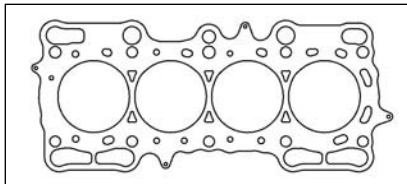

H22A1/A2 1993-96 2156cc

COMPLETE GASKET KIT (w/o Head Gasket)**C4468**\$115.48

H22A1/A2 1993-96 2156cc

KIT COMPONENTS

Description	Top End Gasket Kit	Complete Gasket Kit	Part #	List Price
Thermostat Seal.....	•	•	SCWO8359	\$5.24
Intake Valve Seal Set.....	•	•	SCSS15818	\$24.48
Exhaust Valve Seal Set.....	•	•	SCSS15819	\$24.48
Oil Pan Set.....	•	•	SCOS6017	\$43.80
Rear Main Bearing Set.....	•	•	SCRS29390	\$21.32
Water Pump Mounting Gasket.....	•	•	SCWP9565	\$9.00

HEAD GASKETS

Engine	Bore	Material	Part #	List Price
H22A4 V-TEC 1997-01	87mm	MLS .030"	C4252-030	\$86.50
2157cc	88mm	MLS .030"	C4253-030	\$86.50
	89mm	MLS .030"	C4254-030	\$86.50

TOP END GASKET KIT (w/o Head Gasket).....**C4469**\$48.78