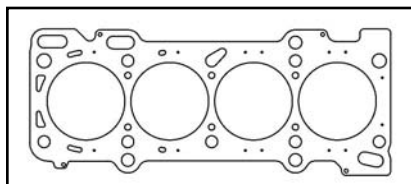

HEAD GASKETS

Engine	Bore	Material	Part #	List Price
FS-DE 16V 1993-98 1991cc, 2.0L	84mm	MLS .030"	C5844-030	$97.30
	84.5mm	MLS .027"	C5845-027	$97.30

TOP END GASKET KIT (w/o Head Gasket).....**C4443** $130.14

FS-DE 16V 1993-98 1991cc, 2.0L

COMPLETE GASKET KIT (w/o Head Gasket) .....**C4444** $171.36

FS-DE 16V 1993-98 1991cc, 2.0L

KIT COMPONENTS

Description	Top End Gasket Kit	Complete Gasket Kit	Part #	List Price
Valve Cover Set	•	•	SCVS364.....	$65.40
Intake Manifold Set	•	•	SCMS4307	$8.52
Exhaust Manifold Set	•	•	SCMS4308	$28.32
Cam Seal Set	•	•	SCTS12305	$17.08
Thermostat Housing Gasket	•	•	SCWO8397	$6.28
Int/Exh Valve Stem Seal.....	•	•	SCSS15871.....	$19.00
Oil Pan Set	•	•	SCOS6028	$6.80
Rear Main Seal Set	•	•	SCRS29640	$27.64
Water Pump Mounting Gasket	•	•	SCWP9205	$2.24
Water Pump Mounting Gasket	•	•	SCWP9518	$9.12